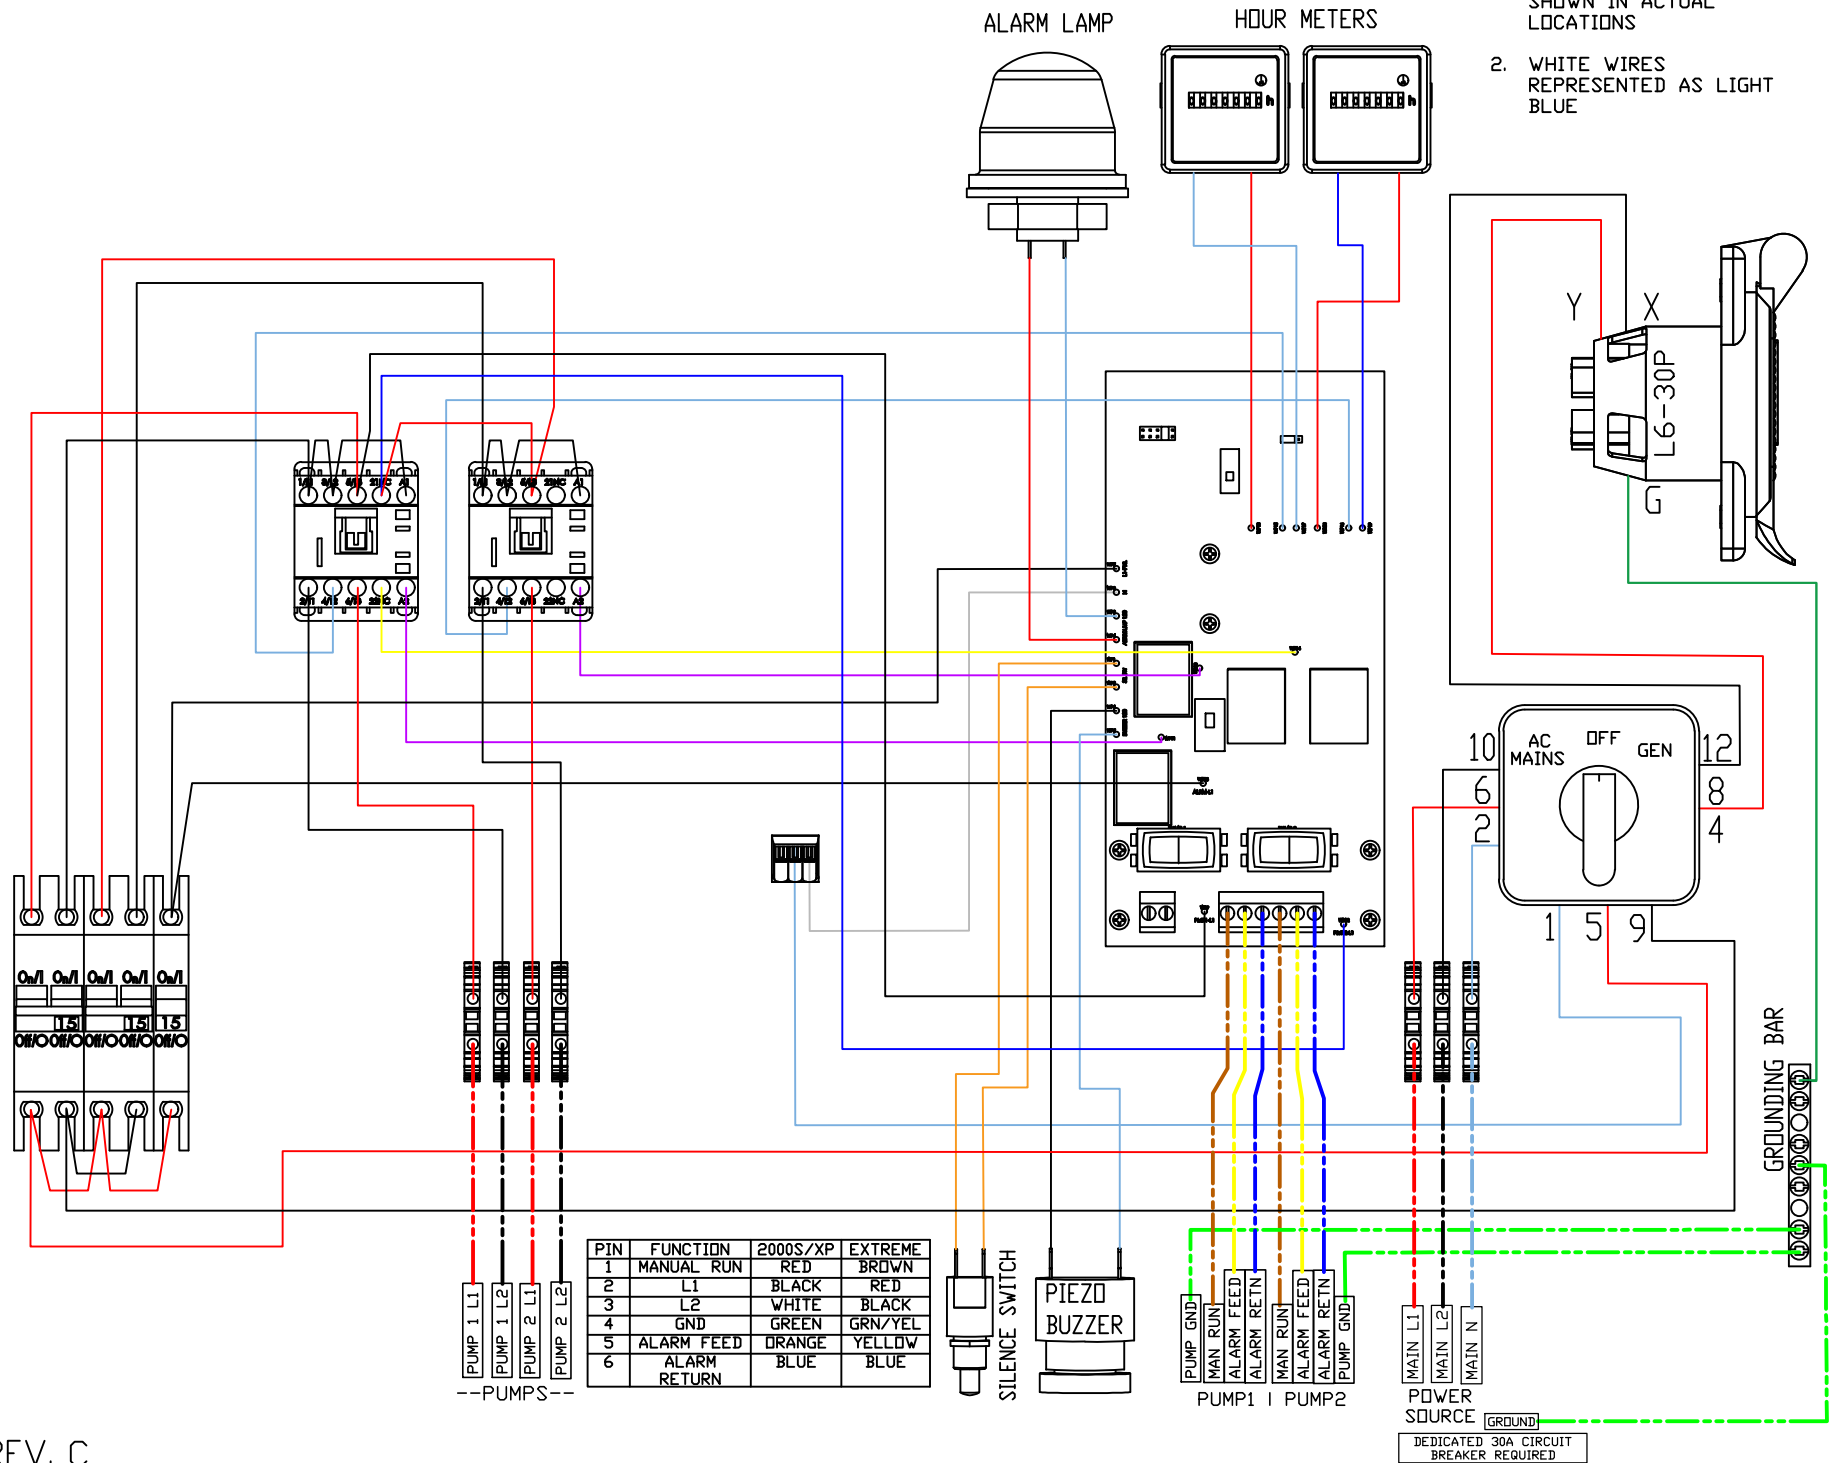

NOTES:

1. COMPONENTS NOT SHOWN IN ACTUAL LOCATIONS
2. WHITE WIRES REPRESENTED AS LIGHT BLUE

DEDICATED 30A CIRCUIT BREAKER REQUIRED